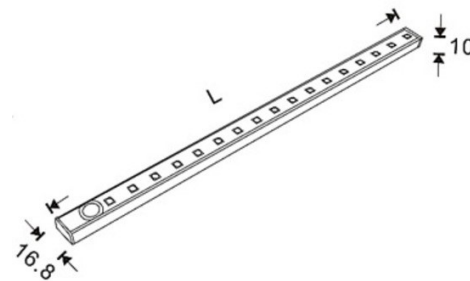

## Base6 LED Rigid Strip Light

### Features

- Available with and without a switch
- Available in Amber/White , Red/White & Cool White
- Ultra bright simple design IP67 waterproof aluminium rigid strip.
- Dimmable.
- Screw mount brackets on each end for easy installation.
- Applications – Cabinets, Signage, Automotive, Caravans, Canopies, Camping

### Specification

Input Voltage	12VDC
Length	150mm, 300mm, 600mm
Current Draw	1.0 Amp @ 12.8 VDC per meter per colour
Operating Temp	-50°C to + 40°C
IP Rating	IP67
Chip Type	5050
Switch	Yes, No
Colour	Amber/White , Red/White , Cool White

Type	3W	5W	9W
L(mm)	150	300	600