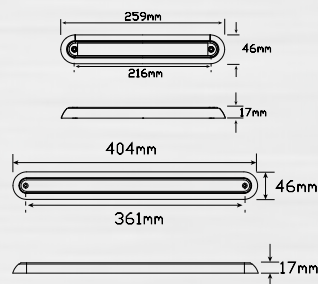

Function	Stop/Tail/Indicator		
Size	259mm x 46mm x 17mm		
Voltage	12 Volt		
LED Qty	12		
Cable	40cm cable		
Draw @13.8V	Stop	Tail	Indicator
	0.17A	0.02A	0.17A
Approvals	Function	Category	CRN
ADR	Stop/Tail	49/00	TBA
ADR	Indicator	6/00	TBA

Part Number

- 380BBSTI12** - 12 Volt, Black PCB, Blister single
380WWSTI12 - 12 Volt, White PCB, White bracket, Bulk boxed

Function	Stop/Tail/Indicator		
Size	404mm x 46mm x 17mm		
Voltage	12 Volt		
LED Qty	18		
Cable	40cm cable		
Draw @13.8V	Stop	Tail	Indicator
	TBA	TBA	TBA
Approvals	Function	Category	CRN
ADR	Stop/Tail	49/00	TBA
ADR	Indicator	6/00/2A	TBA

Fitting Instructions

Surface mount bracket onto flat surface horizontally, run wires through back and fix with screws supplied at both ends. Please refer to ADR 13/00.

Technical Drawings

Blister Packaging

Function	Stop/Tail/Indicator		
Size	259mm x 46mm x 17mm		
Voltage	12 Volt		
LED Qty	12		
Cable	40cm cable		

Draw	Stop	Tail	Indicator
@13.8V	0.17A	0.02A	0.17A

Approvals	Function	Category	CRN
ADR	Stop/Tail	49/00	TBA
ADR	Indicator	6/00	TBA