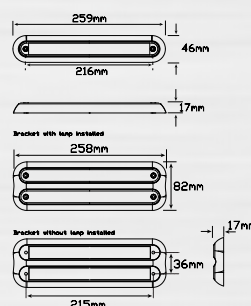

Technical Drawings