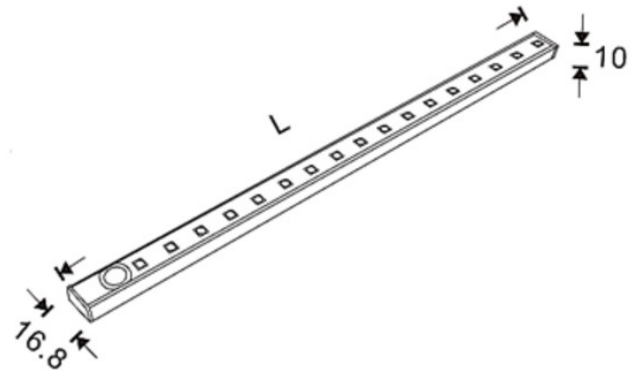

SKU:B6RBAL

Base6 LED Rigid Strip Light

base6

Type	3W	5W	9W	10W
L(mm)	150	300	600	800

Specification

Input Voltage	12VDC
Length	150mm, 300mm, 600mm, 800mm
Current Draw	1.0 Amps @ 12.8 VDC
Operating Temp	-50°C - 40°C
IP Rating	IP67
Chip Type	5050
Switch	Yes, No

Product Codes

B6RBAL15060:	150mm
B6RBAL15060SW:	150mm w/Switch
B6RBAL30060:	300mm
B6RBAL30060SW:	300mm w/Switch
B6RBAL60060:	600mm
B6RBAL60060SW:	600mm w/Switch
B6RBAL80060:	800mm
B6RBAL80060SW:	800mm w/Switch

Features

- Available with and without a switch
- Ultra bright simple design IP67 water-proof aluminium rigid strip.
- Dimmable.
- L brackets on each end for easy installation.
- Applications – Cabinets, Signage, Automotive, Caravans, Canopies, Camping