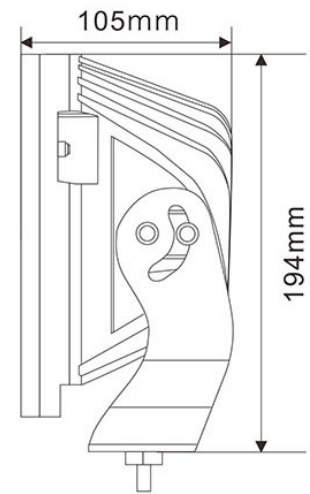

## 7" Base6 Bluey Driving Light

base6

### Specification

Input Voltage	9 - 32VDC
Output Wattage	90W
Current Draw	6.3A @ 12V
Operating Temp	-40°C to +65°C
IP Rating	IP68
Beam Angle	Spot with Combo Cover included
Luminous Flux Rating	7,200lm
Life Span (hr)	50,000hrs Runtime
Weight	2.6 kgs
Vibration (G)	8.6