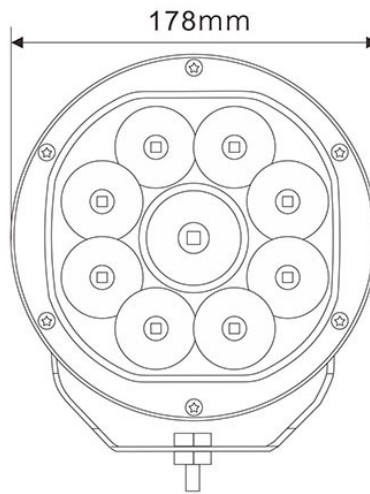

SKU: B6DL90A7C

## 7" Base6 Bluey Driving Light

base6

### Specification

Input Voltage	9 - 32VDC
Output Wattage	90W
Current Draw	6.3A @ 12V
Operating Temp	-40°C to +65°C
IP Rating	IP68
Beam Angle	Spot with Combo Cover included
Luminous Flux Rating	7,200lm
Life Span (hr)	50,000hrs Runtime
Weight	2.6 kgs
Vibration (G)	8.6