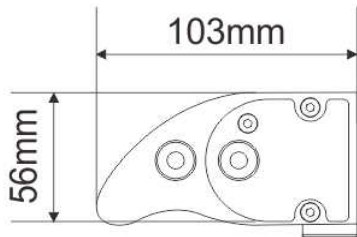

SKU:B6BS10W24C

43" Base6 Bluey STIX (10 WATT)

base6

Specification

Input Voltage	9 - 32VDC
Output Wattage	240W (24 x 10w)
Current Draw	18.7A @ 12.8V
Operating Temp	-40°C to +65°C
IP Rating	IP68
Beam Angle	Combo
Luminous Flux Rating	16,800lm
Life Span (hr)	50,000hrs Runtime
Weight	5.8 kgs
Vibration (G)	8.6

Features:

- Polycarbonate lense.
- Die-cast aluminium housings.
- Low current draw.
- High level of Light Output

Included:

- 1x B6BS10W24C LED Lightbar
- 1x Mounting hardware Box

Optional:

Deutsch connection upgrade available