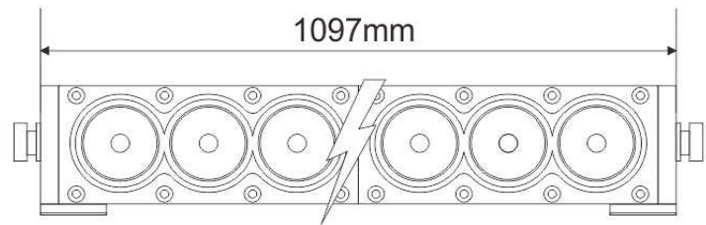

SKU:B6BS10W24C

43" Base6 Bluey STIX (10 WATT)

base6

Specification

Input Voltage	9 - 32VDC
Output Wattage	240W (24 x 10w)
Current Draw	18.7A @ 12.8V
Operating Temp	-40°C to +65°C
IP Rating	IP68
Beam Angle	Combo
Luminous Flux Rating	16,800lm
Life Span (hr)	50,000hrs Runtime
Weight	5.8 kgs
Vibration (G)	8.6

Features:

- Polycarbonate lense.
- Die-cast aluminium housings.
- Low current draw.
- High level of Light Output

Included:

- 1x B6BS10W24C LED Lightbar
- 1x Mounting hardware Box

Optional:

Deutsch connection upgrade available